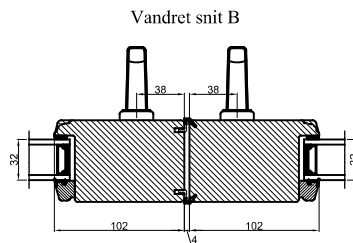

Vandret snit B