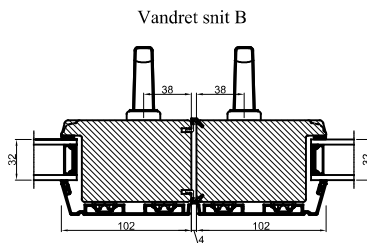

Vandret snit B