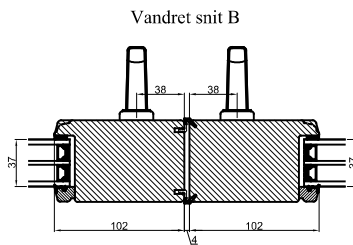

A

B

B

A

Tilvalg: Fingerskaret
egetræs/Optional: Finger-jointed
oak threshold

		Outline Vinduer A/S Fabriksvej 4 DK-9640 Farsø www.outline.dk
Tegn. nr.	550-06	Målestok
Int.		JONSTA
Rev. nr.		01
Rev. dato.		2026-04-29
Benævnelse: Træ 3-lags Hæveskydedør (HS25)		
Description: 3-layer wood Sliding door