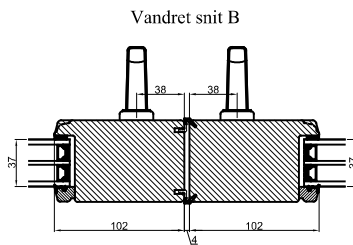

Vandret snit B

		Outline Vinduer A/S Fabriksvej 4 DK-9640 Farsø www.outline.dk
Tegn. nr.	550-06	Målestok
Int.		JONSTA
Rev. nr.		01
Rev. dato.		2026-04-29
Benævnelse: Træ 3-lags Hæveskydedør (HS25)		
Description: 3-layer wood Sliding door